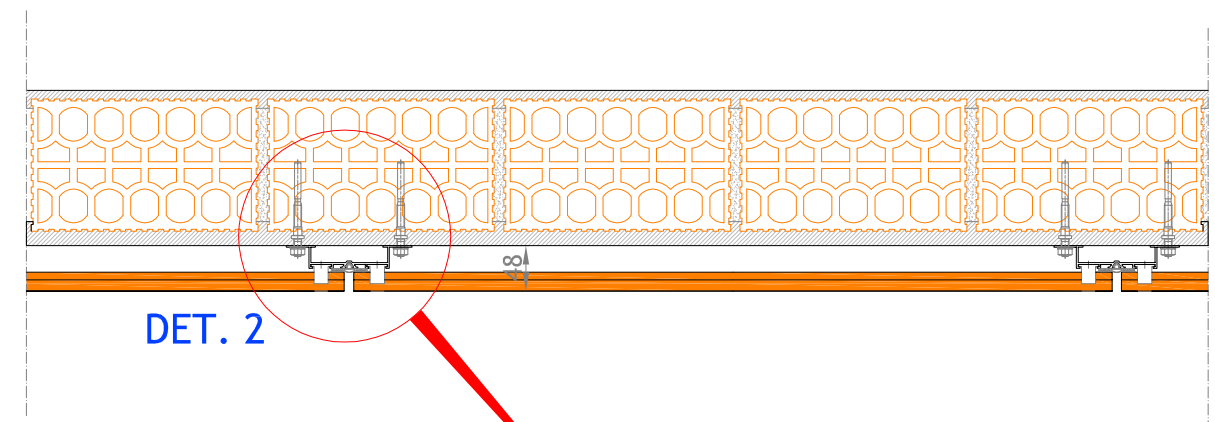

VERTICAL SECTION

scale: 1/8

HORIZONTAL SECTION

scale: 1/8

LEYENDA :

- 1. PLASTIC ANCHOR
- 2. OMEGA PROFILE 85X25MM
- 3. EPDM JOINT
- 4. CLIP INOX.
- 5. FAVETON CERAMIC TILE CERAM20

Measures in mm.

PROJECT: CERAM20 OMEGA ANCHORING SYSTEM		CLIENT:	
PLANO: Vertical Section - Horizontal Section			Nº PLAN:
CONSTRUCTION SITE:		SCALE: VARIOUS	REVIEW: 01
DRAWING BY: A.Castel		COMPUTER LOCATION:	DATE: 19/03/2019