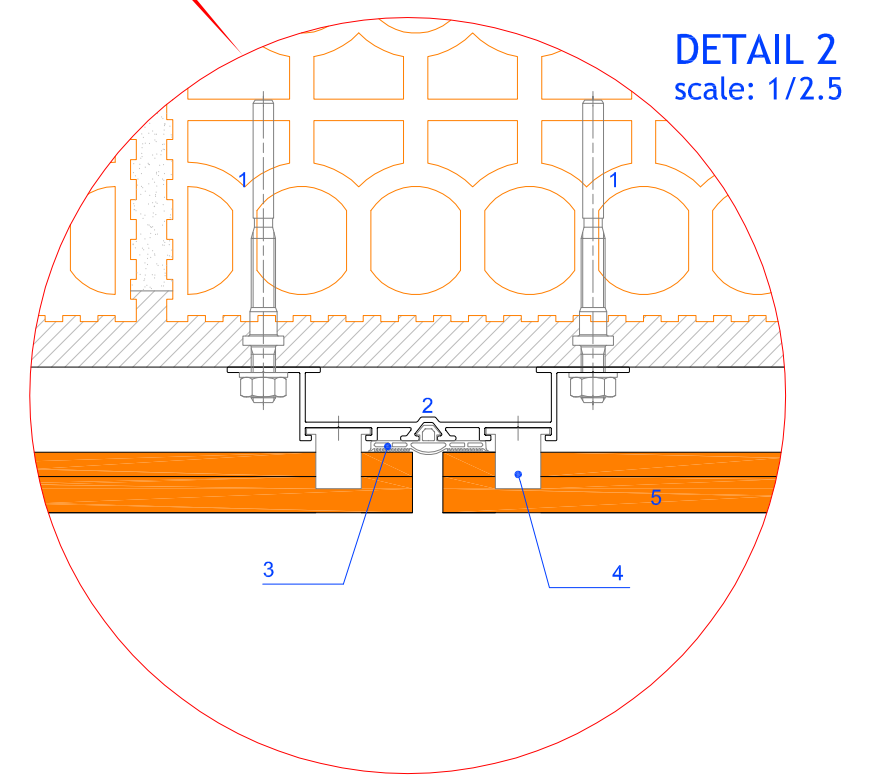

VERTICAL SECTION

scale: 1/8

HORIZONTAL SECTION

scale: 1/8

LEYENDA :

- 1. PLASTIC ANCHOR
- 2. OMEGA PROFILE 85X25MM
- 3. EPDM JOINT
- 4. CLIP INOX.
- 5. FAVETON CERAMIC TILE CERAM20

Measures in mm.

PROJECT: CERAM20 OMEGA ANCHORING SYSTEM		CLIENT:	
PLANO: Vertical Section - Horizontal Section			Nº PLAN:
CONSTRUCTION SITE:		SCALE: VARIOUS	REVIEW: 01
DRAWING BY: A.Castel		COMPUTER LOCATION:	DATE: 19/03/2019