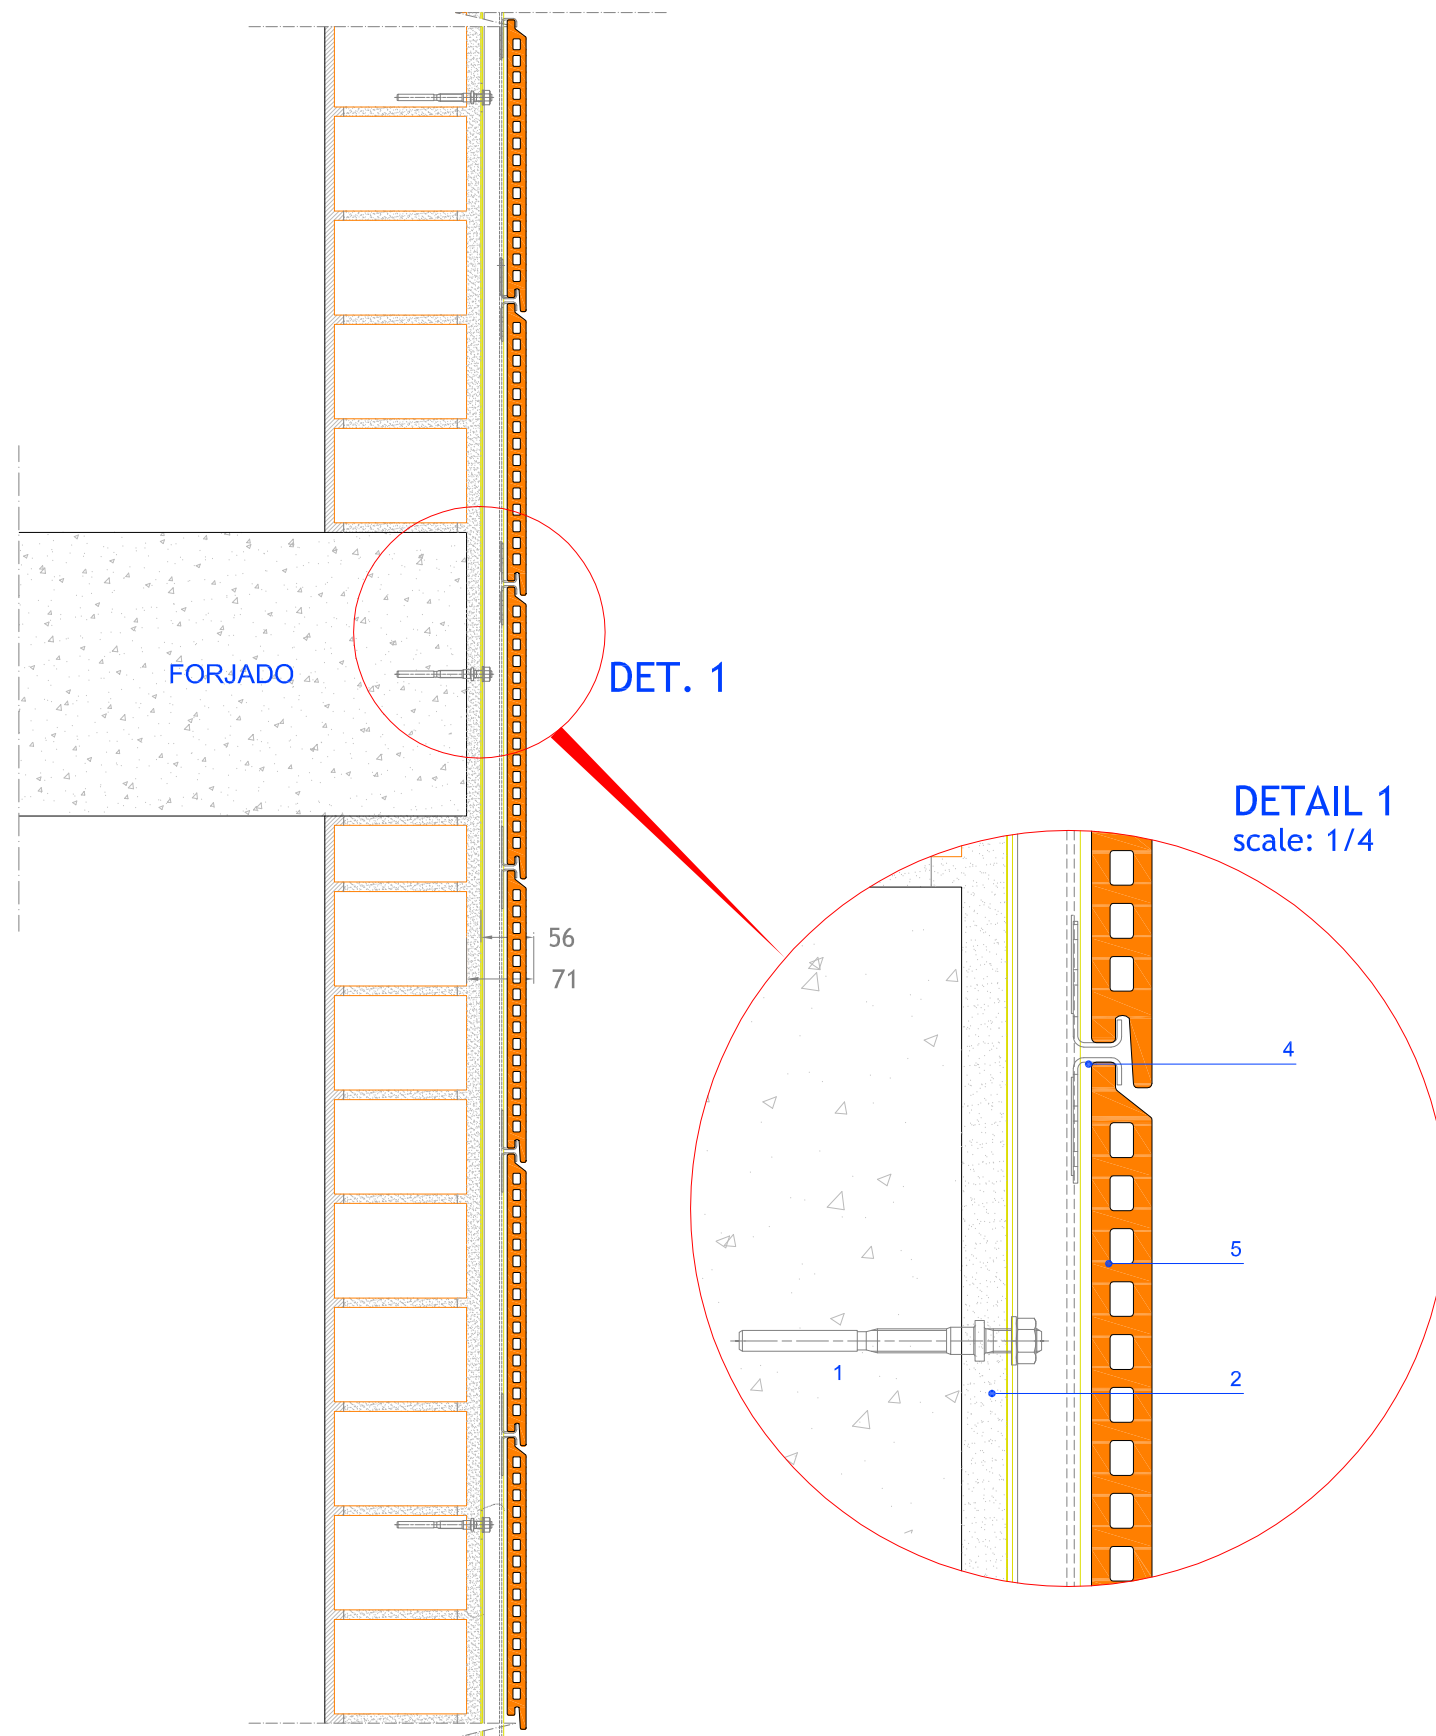

VERTICAL SECTION

scale: 1/8

HORIZONTAL SECTION

scale: 1/8

LEYENDA :

- 1. PLASTIC ANCHOR
- 2. OMEGA PROFILE 85X25MM
- 3. EPDM JOINT
- 4. CLIP INOX.
- 5. FAVETON CERAMIC TILE CERAM20

Measures in mm.

PROJECT: CERAM20 OMEGA ANCHORING SYSTEM		CLIENT:	
PLANO: Vertical Section - Horizontal Section			Nº PLAN:
CONSTRUCTION SITE:		SCALE: VARIOUS	REVIEW: 01
DRAWING BY: A.Castel		COMPUTER LOCATION:	DATE: 19/03/2019