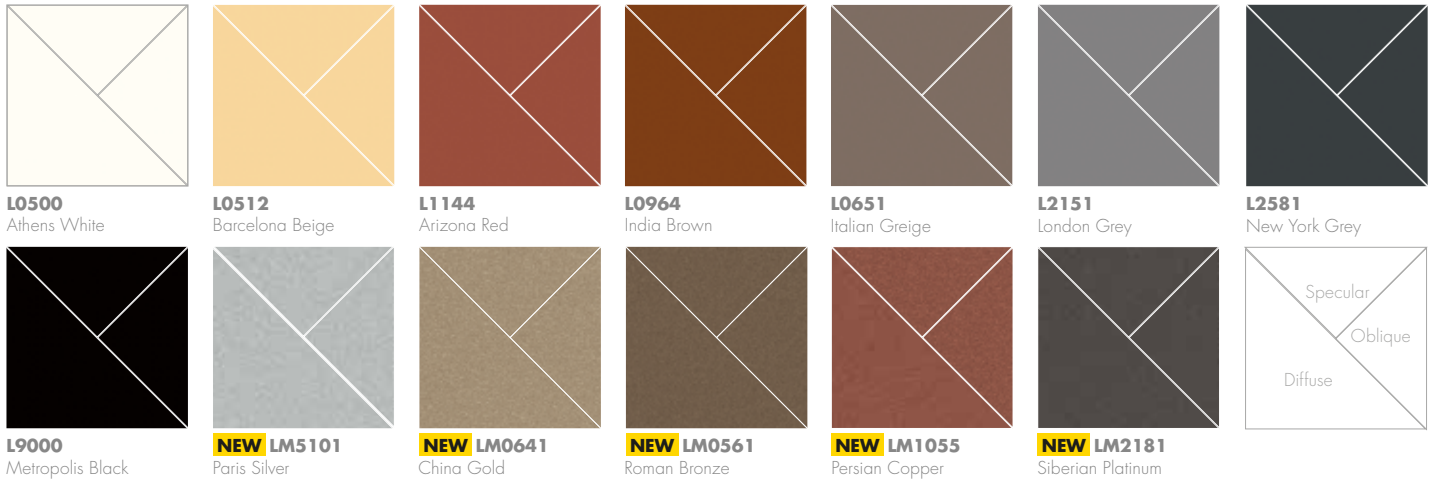

LUMEN

TO EXPERIENCE THE EFFECT OF THE LUMEN FINISHES, WE ADVISE TO ORDER SAMPLES.

PROJECT COLOURS

For the Meteon® Metallics and Lumen, Trespa is happy to create panels in bespoke colours for your project. Almost anything is possible, just tell us what you need. For more information please contact your local Trespa representative.

LM0641 China Gold
DIFFUSE, SPECULAR, OBLIQUE

L2581 New York Grey
DIFFUSE

L2581 New York Grey
OBLIQUE

L2581 New York Grey
SPECULAR