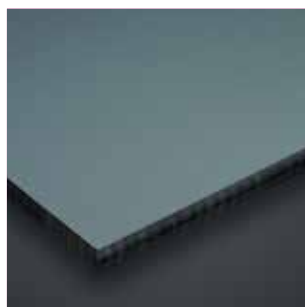

LUMEN

TO EXPERIENCE THE EFFECT OF THE LUMEN FINISHES, WE ADVISE TO ORDER SAMPLES.

PROJECT COLOURS

For the Meteon® Metallics and Lumen, Trespa is happy to create panels in bespoke colours for your project. Almost anything is possible, just tell us what you need. For more information please contact your local Trespa representative.

LM0641 China Gold
DIFFUSE, SPECULAR, OBLIQUE

L2581 New York Grey
DIFFUSE

L2581 New York Grey
OBLIQUE

L2581 New York Grey
SPECULAR