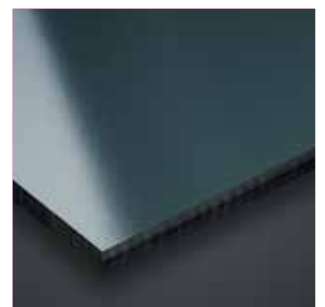

LUMEN

TO EXPERIENCE THE EFFECT OF THE LUMEN FINISHES, WE ADVISE TO ORDER SAMPLES.

PROJECT COLOURS

For the Meteon® Metallics and Lumen, Trespa is happy to create panels in bespoke colours for your project. Almost anything is possible, just tell us what you need. For more information please contact your local Trespa representative.

LM0641 China Gold
DIFFUSE, SPECULAR, OBLIQUE

L2581 New York Grey
DIFFUSE

L2581 New York Grey
OBLIQUE

L2581 New York Grey
SPECULAR