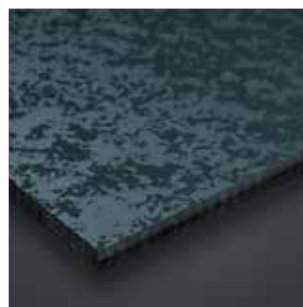

LUMEN

TO EXPERIENCE THE EFFECT OF THE LUMEN FINISHES, WE ADVISE TO ORDER SAMPLES.

PROJECT COLOURS

For the Meteon® Metallics and Lumen, Trespa is happy to create panels in bespoke colours for your project. Almost anything is possible, just tell us what you need. For more information please contact your local Trespa representative.

LM0641 China Gold
DIFFUSE, SPECULAR, OBLIQUE

L2581 New York Grey
DIFFUSE

L2581 New York Grey
OBLIQUE

L2581 New York Grey
SPECULAR