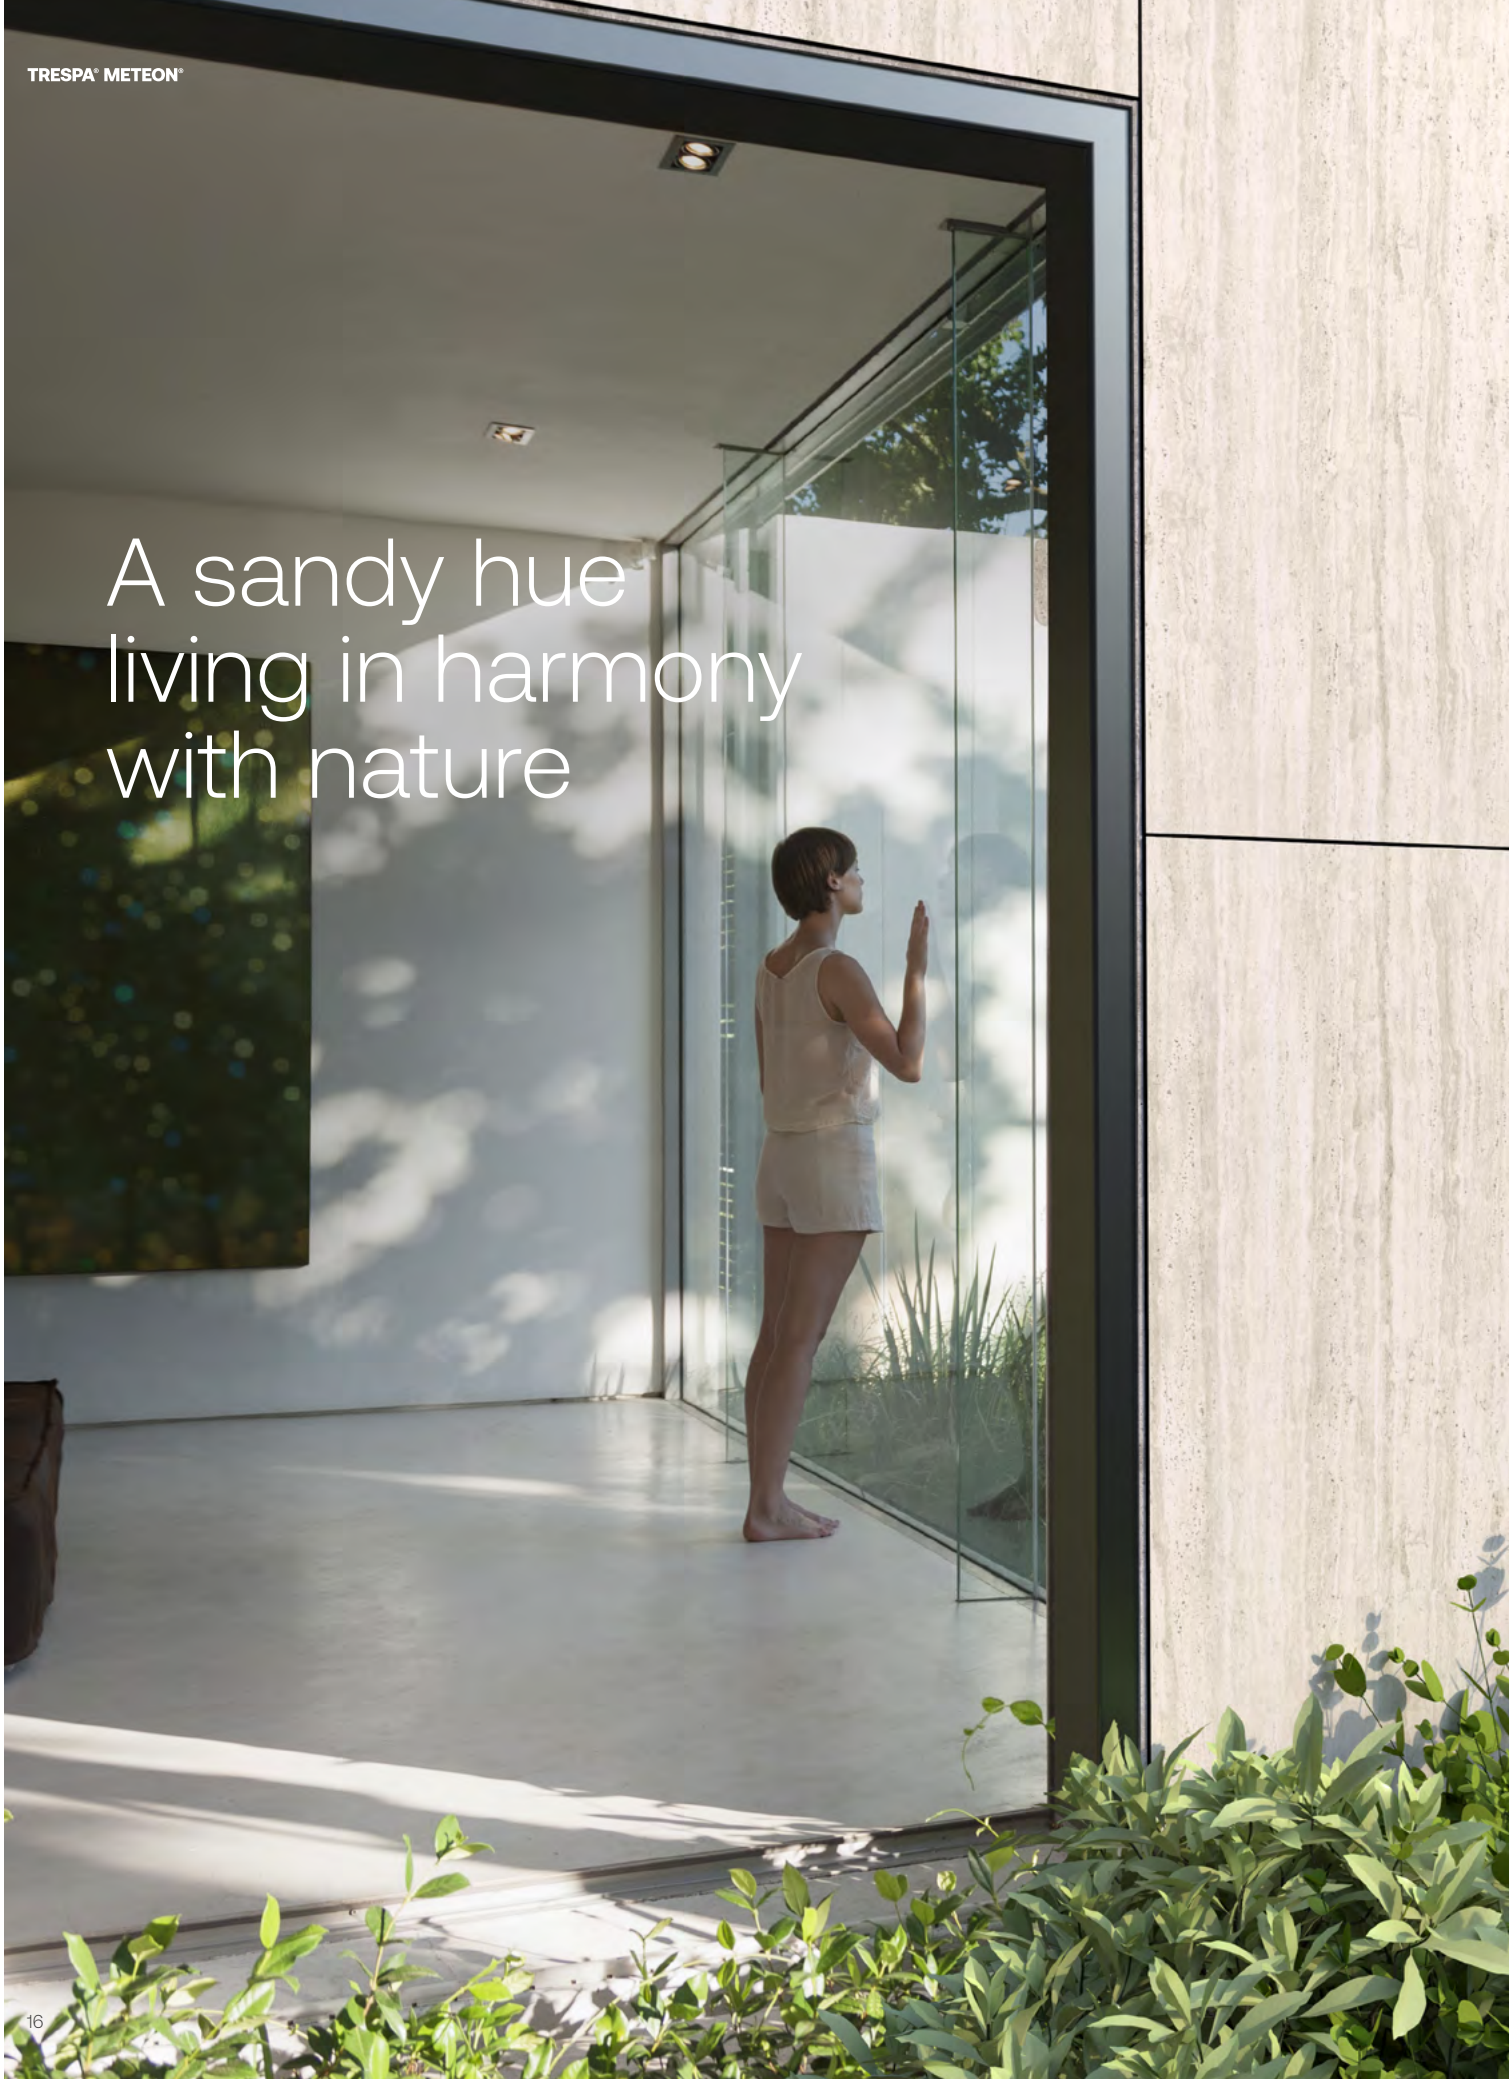

NA25
Lava Stone

Order your
sample box at
trespa.com/ECHO

Urban Modernity

**A rough and refined concrete style
for architectural lines.**

These concrete decors elevate building façades with a luxurious aesthetic. Their raw surfaces are refined by a sophisticated harmony between bold architectural expression and timeless elegance.

Polished Opulence

A graceful, classic design creates a bright and serene atmosphere that enhances well-being.

Drawing from earthy tones like white, ivory, and beige, these new decors combine elegant simplicity with modern style through subtle veining and soft mineral textures.

An earthy palette brings serenity and **refined luxury**

Elegant Travertine

Matt

Matt-Rock

NA23
Bianco Travertine

A sandy hue
living in harmony
with nature

NA22
Tivoli Travertine

Earth's Energy

An evocation of volcanic power meets the lushness of tropical vegetation, creating a dramatic contrast.

Rich textures and crystalline details mirror the dramatic cooling of magma - a statement of boldness, luxury, and enduring style.