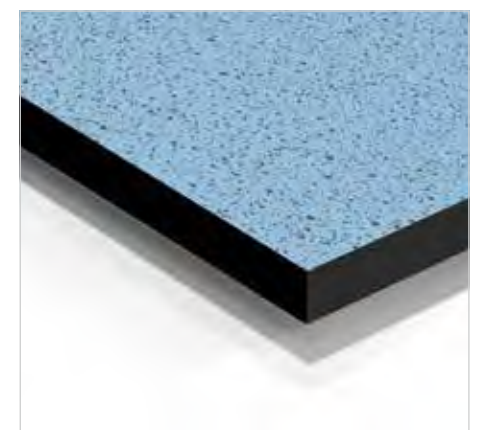

Max Resistance² Range of decors

Black core, no treatment or sealant needed;
same decor and surface on both sides. With Max Resistance²,
design and application have no limits.

0082 Deep Black

0606 Arctic White

0085 White

0558 Punto White

0075 Dark Grey

0741 Birch Grey

0074 Pastel Grey

0559 Punto Pastel Grey

0592 Kiwi Green

0851 Winter White

0706 Ice Blue

3361 Punto Arctic